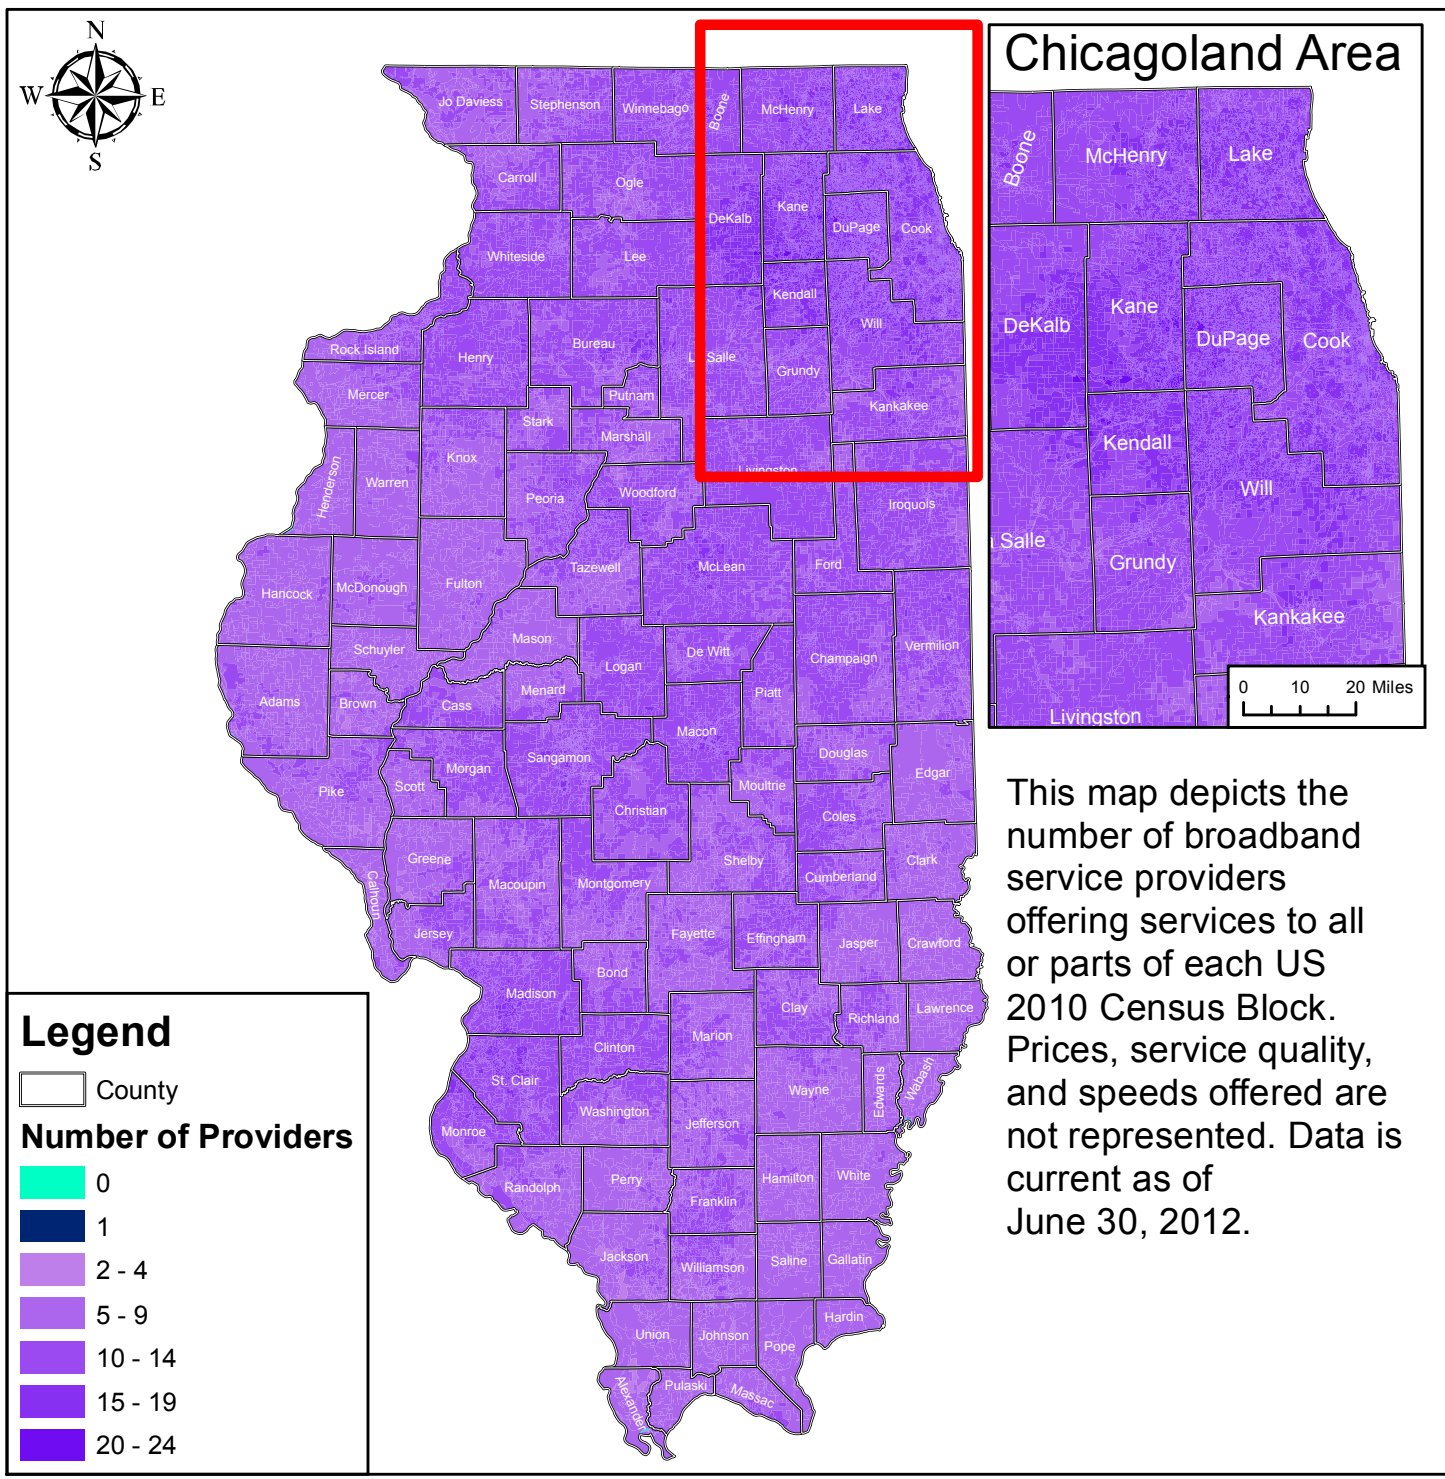

Number of Broadband Providers per Census Block

This map depicts the number of broadband service providers offering services to all or parts of each US 2010 Census Block. Prices, service quality, and speeds offered are not represented. Data is current as of June 30, 2012.

Partnership for a Connected Illinois - November 30, 2012

DISCLAIMER: This map is meant to be used for preliminary review purposes only. The information depicted on this map is based on a limited amount of available data, and thus there are inherent inaccuracies. As more complete data is collected, the map will be updated and will contain more accurate information. This map should not be used to make any decisions regarding the served, underserved, and not served areas. The NTIA definition of Broadband is greater than or equal to 768kbps at this time. (c) 2012 The Partnership for a Connected Illinois and/or the State of Illinois